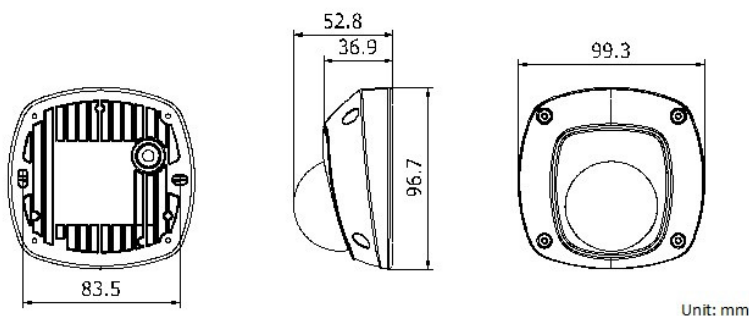

Dimensions

DS-2CD2552F-IS	
Camera	
Image Sensor	1/3" progressive scan CMOS
Minimum Illumination	0.028 lux @ (f1.4, AGC on), 0 lux with IR
Shutter Speed	1/3 s to 1/100,000 s
Lens	2.8 mm, 4 mm, 6 mm @ f2.0
Horizontal Field of View	2.8 mm: 86°, 4 mm: 70°, 6 mm: 43.3°
Lens Mount	M12
Day and Night	IR cut filter with auto switch
DNR	3D DNR
Wide Dynamic Range	120 dB
Pan and Tilt rotation	Pan: 0° to 355°, tilt: 0 to 75°, rotation: 0 to 355°
Compression Standard	
Video Compression	H.264+ / H.264 / MJPEG
H.264 Type	Main profile
Video Bit Rate	256 Kbps to 16 Mbps
Dual streams	Supported
Image	
Maximum Resolution	2560 × 1920
Maximum Frame Rate	20 fps (2560 × 1920), 30 fps (2048 × 1536), 30 fps (1920 × 1080, 1280 × 720)
Sub Stream	30 fps (352 × 240, 640 × 480)
Others	Saturation, brightness, contrast adjustable by client software or Web browser, mirror, BLC, ROI, dual stream, anti-flicker, privacy mask
Network	
Network Storage	NAS (Support NFS, SMB / CIFS), ANR
Detection	Motion detection, tampering alarm, intrusion detection, line crossing detection
Alarm Trigger	HDD full, HDD error, network disconnected, IP address conflicted, illegal login
Protocols	TCP/IP, UDP, ICMP, HTTP, HTTPS, FTP, DHCP, DNS, DDNS, RTP, RTSP, RTCP, PPPoE, NTP, UPnP, SMTP, SNMP, IGMP, 802.1X, QoS, IPv6, Bonjour
General Function	One-key reset, anti-flicker, heartbeat, mirror, password protection, privacy mask, watermark, IP address filtering, anonymous access
Standard	ONVIF (Profile S, Profile G), PSIA, CGI, ISAPI
Interface	
Communication Interface	1 RJ45 10M/100M Ethernet port
On-board storage	Built-in microSD/SDHC/SDXC slot, up to 128 GB
Alarm interface	1x alarm I/O
Audio interface	1x audio I/O
Reset	Yes
General	
Operating Conditions	-22° F to 140° F (-30° C to 60° C), Humidity 95% or less (non-condensing)
Power Supply	12 VDC ± 25%, PoE (802.3af Class 3)
Power Consumption	Maximum 5 W
IR Range	Maximum 10 m
Protection Level	IP67, IK8
Impact Protection	IEC60068-275Eh, 20J; EN50102, up to IK08
Dimensions	99.3 × 96.7 × 52.8 mm (3.9" × 3.8" × 2.1")
Weight	600 g (1.32 lbs)