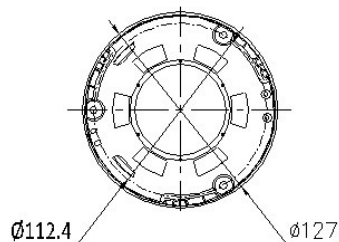

Dimensions