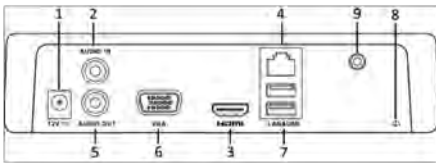

DS-7104NI-SL/W

Embedded Mini WiFi NVR

Key Features

- Up to 5 Megapixel Resolution Recording
- HDMI and VGA Output at Up to 1920 × 1080p Resolution
- HDD Quota and Group Management
- Built-In WiFi Module To Support Wireless
- Auto Detect and Connect Hikvision IP Cameras

Rear Panel of DS-7104NI-SL/W

1. Power Supply
2. Audio In
3. HDMI Interface
4. LAN Network Interface
5. Audio Out
6. VGA Interface
7. USB Interface
8. Ground
9. Antenna Interface

Order Model

DS-7104NI-SL/W

DS-7104NI-SL/W	
Video/Audio Input	
Video Input	4-ch
Two-Way Audio Input	1-ch, RCA (2.0 Vp-p, 1 k Ω)
Network	
Incoming Bandwidth	25 Mbps
Outgoing Bandwidth	40 Mbps
Remote Connection	128
Video/Audio Output	
Recording Resolution	5 MP/3 MP/1080p/UXGA/720p/VGA/4CIF/DCIF/2CIF/CIF/QCIF
HDMI/VGA Output	1-ch, resolution: 1920 × 1080p/60 Hz, 1600 × 1200/60Hz, 1280 × 1024/60 Hz, 1280 × 720/60 Hz, 1024 × 768/60Hz
Audio Output	1-ch, RCA (linear, 1 k Ω)
Playback Resolution	5 MP/3 MP/1080p/UXGA/720p/VGA/4CIF/DCIF/2CIF/CIF/QCIF
Synchronous Playback	4-ch @ 720p, 2-ch @ 1080p, 1-ch @ 5 MP
Hard Disk	
SATA	1 SATA interface for 1 HDD
Capacity	Up to 6 TB for each disk
External Interface	
Network Interface	1 RJ-45 10/100 Mbps self-adaptive Ethernet interface
Antenna Interface	1, with wireless AP function
Wireless	IEEE 802.11 a/b/g/n, 2.4 GHz
USB Interface	2 × USB 2.0
Others	
Power	12 VDC
Consumption	≤ 15 W (without hard disk)
Working Temperature	-10° C to +55° C (+14° F to +131° F)
Working Humidity	10% to 90%
Chassis	1U chassis
Dimensions (W × D × H)	200 mm × 200 mm × 45 mm (7.87" x 7.87" x 1.77")
Weight	≤ 1 kg (2.2 lbs) (without hard disk)